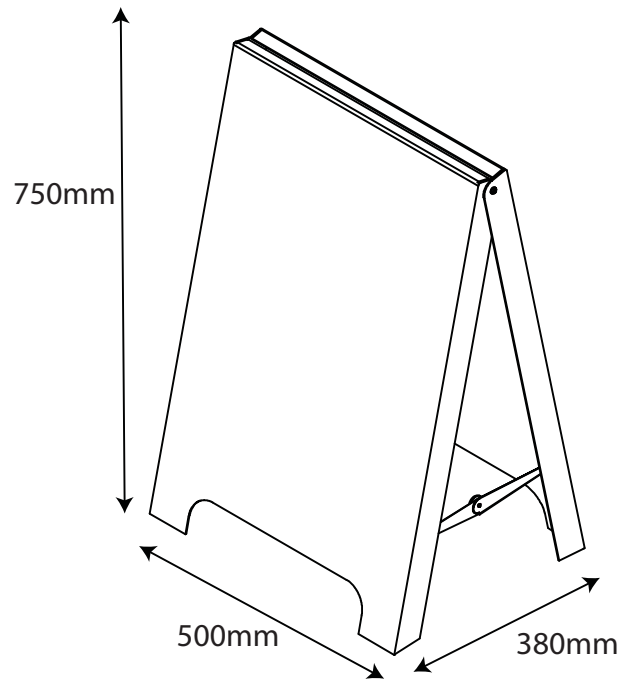

# Sign Board Lite

Recommended graphic area: 700mm High x 500mm Wide