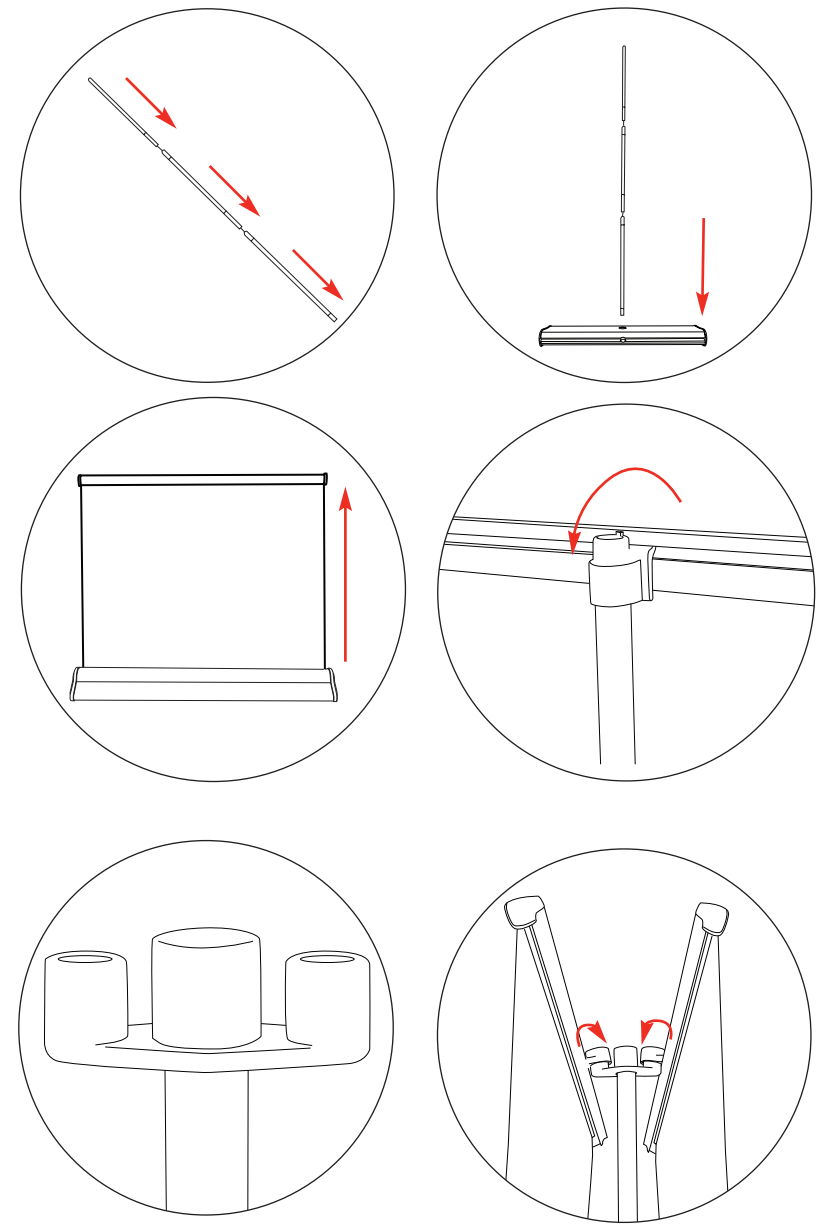

Assembly

Total Visual Graphic Area: 800x2110mm  
 Total Visual Graphic Area: 1000x2110mm  
 Total Visual Graphic Area: 1200x2110mm  
 Total Visual Graphic Area: 1500x2110mm  
 Total Visual Graphic Area: 2000x2110mm  
 Please note 1200/1500/2000mm are available single sided only.(Double pole)

Include a 150mm at the bottom(non-visible area in roller mechanism)

Double sided only

830/880/950/1030/  
1230/1580/2080mm

Orient 1

Orient 2

Based on 800mm unit

We are continually improving and modifying our product range and reserve the right to vary the specifications without prior notice. All dimensions and weights quoted are approximate and we accept no responsibility for variance. E&OE.

## Top Rail Attachment