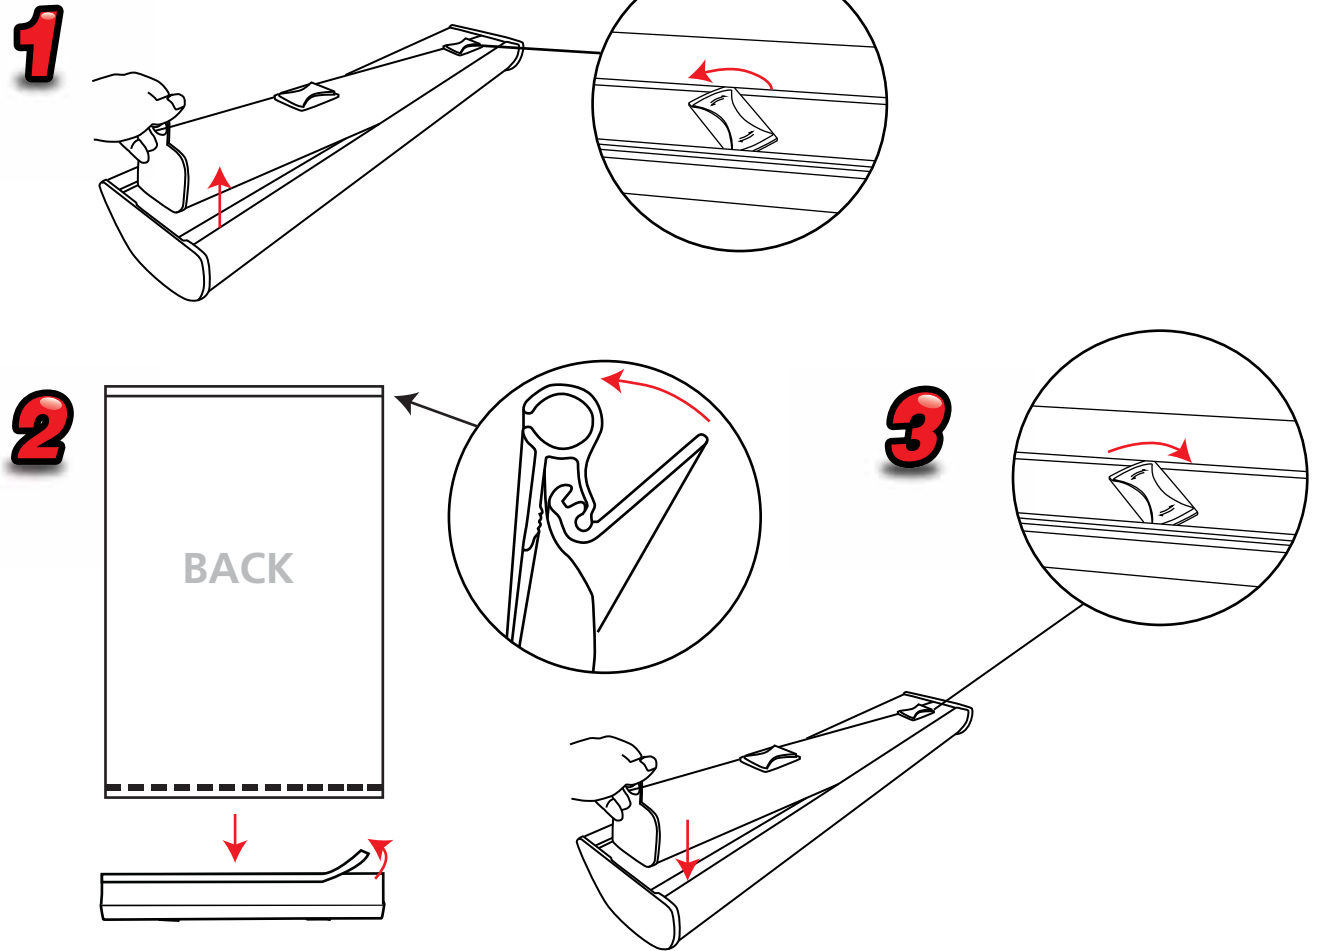

Attaching Graphic

Visible graphic Area: 850/1000mm (w) x 2000mm (h)
Reccommended Graphic Thickness: 225-400 microns

kg

850mm 4.92kg

Merlin

1

2

3