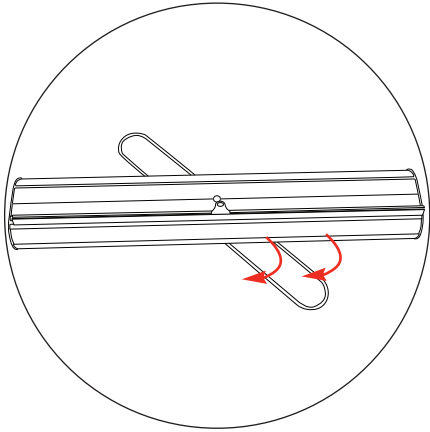

### Snap Top Rail Attachment

### Bottom Graphic Attachment

Total Visual Graphic Area: 2000(h) x 850(w) mm  
 Total Visual Graphic Area: 2000(h) x 1000(w) mm  
 Material thickness: 225-300 microns  
 Add 150mm to graphic length to allow for roller

Rev7  
06.14

All sizes are based on 850mm