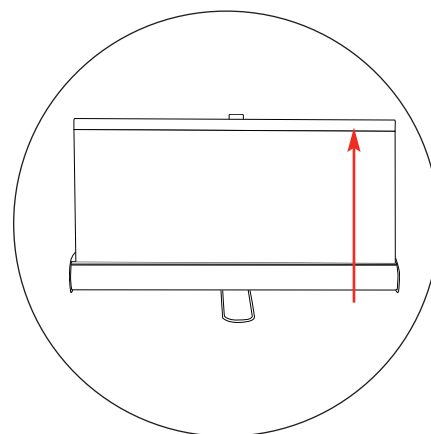

We are continually improving and modifying our product range and reserve the right to vary the specifications without prior notice. All dimensions and weights quoted are approximate and we accept no responsibility for variance. E&OE.