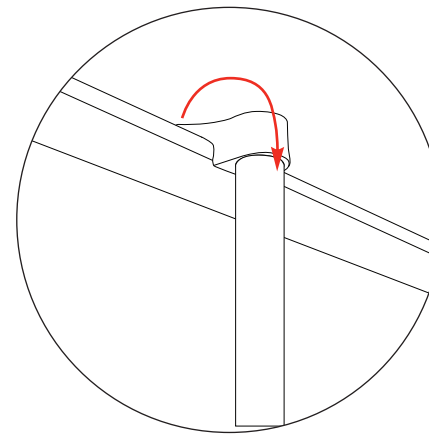

We are continually improving and modifying our product range and reserve the right to vary the specifications without prior notice. All dimensions and weights quoted are approximate and we accept no responsibility for variance. E&OE.