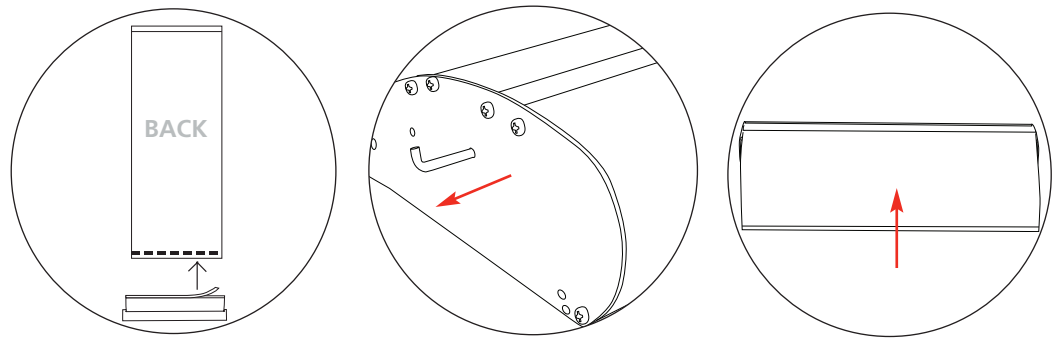

### Snap Top Rail Attachment

### Bottom Graphic Attachment

Total Visual Graphic Area: 2000(h) x 850(w) mm  
 Total Visual Graphic Area: 2000(h) x 1000(w) mm  
 Material thickness: 225-300 microns  
 Add 150mm to graphic length to allow for roller

Rev7  
06.14

All sizes are based on 850mm