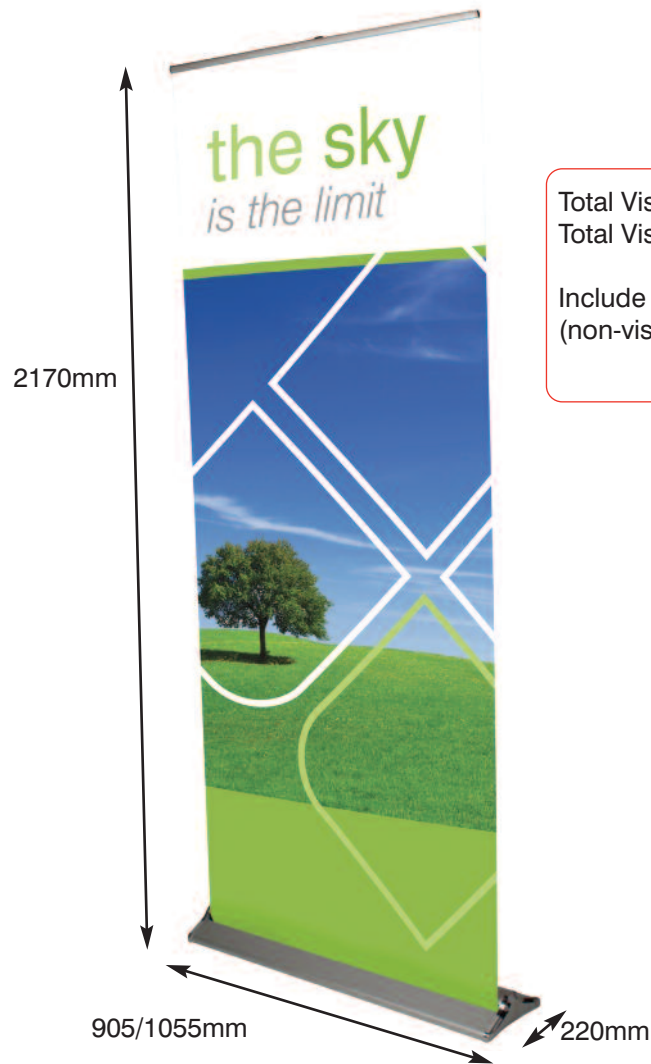

Assembly

Total Visual Graphic Area: 850x2110mm
Total Visual Graphic Area:1000x2110mm
Include a 150mm at the bottom
(non-visible arear in roller mechanism)

Based on an 850 unit

Top Rail Attachment

Option 1

Option 2

Bottom Graphic Attachment