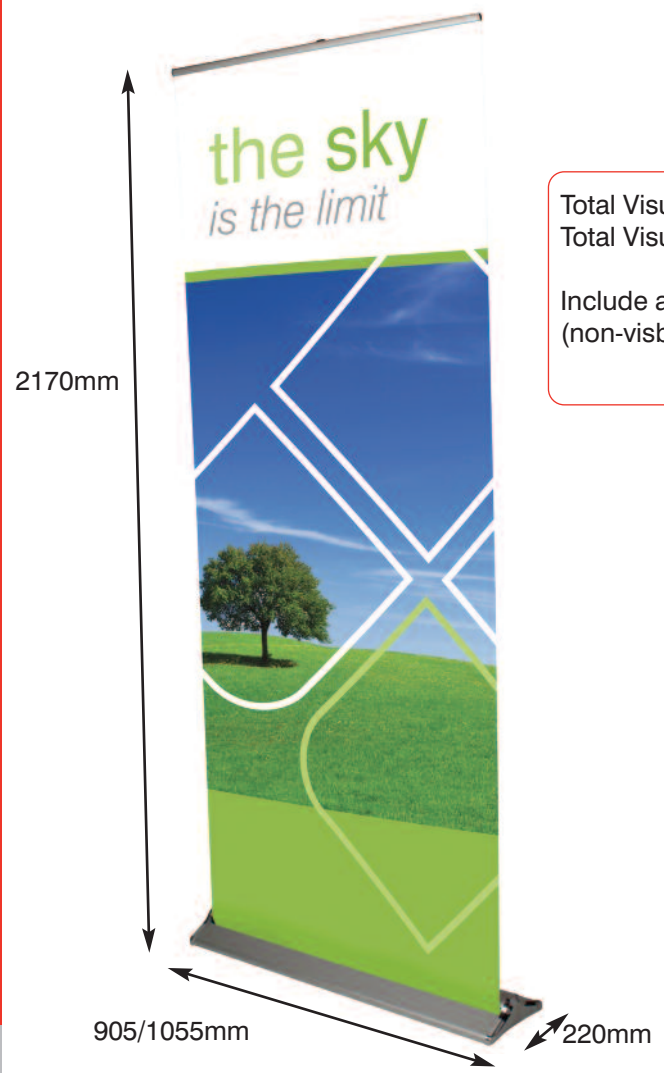

Assembly

Total Visual Graphic Area: 850x2110mm  
Total Visual Graphic Area:1000x2110mm  
Include a 150mm at the bottom  
(non-visible arear in roller mechanism)

Based on an 850 unit

## Top Rail Attachment