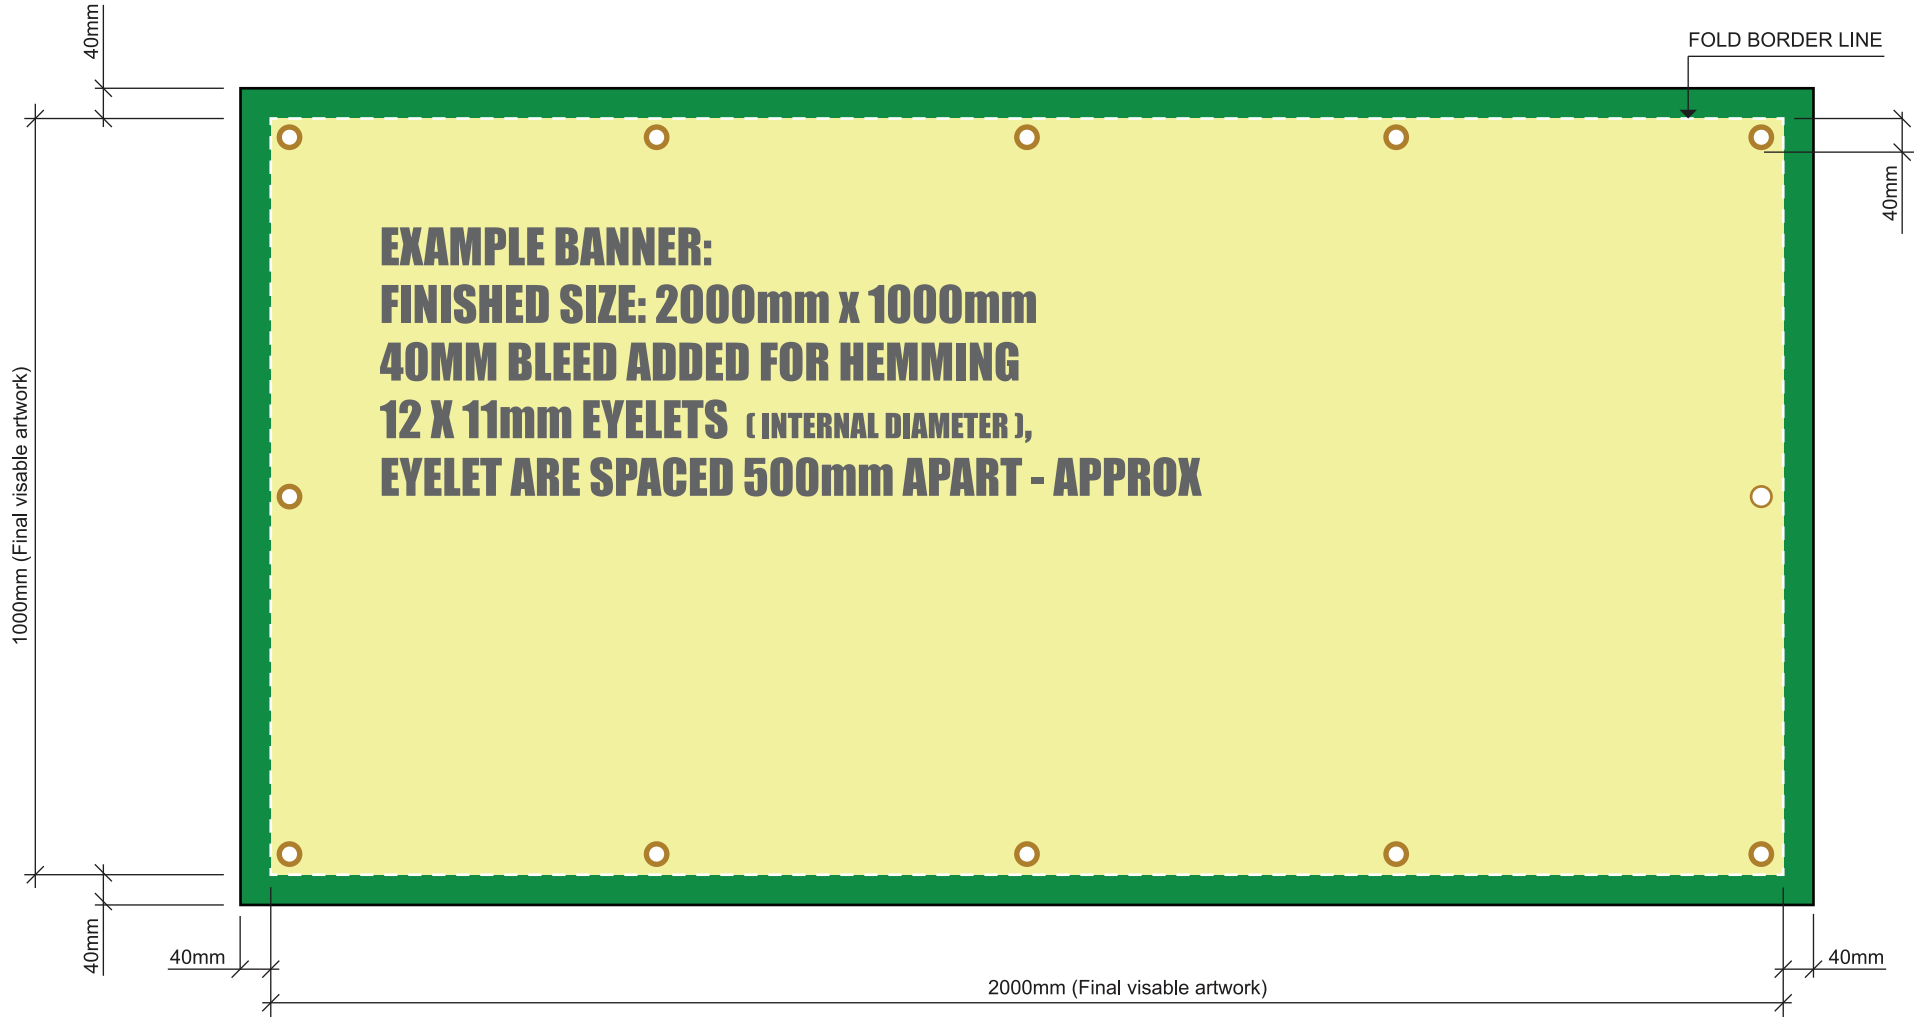

BANNER ARTWORK GUIDE:

INSTRUCTIONS:

IF HEMMING IS REQUIRED ON YOUR BANNER, PLEASE ENLARGE YOUR ARTWORK WITH A 40mm BLEED AS SHOWN IN THE EXAMPLE BELOW. EXTEND BACKGROUND COLOUR OR IMAGES WITHIN THE 40mm BLEED (min 15mm) TO ENSURE PRINTED ARTWORK COVERS FINAL DIMENSIONS OF HEMMED BANNER. TO AID TRIMMING, ADD AN OUTER 1pt KEYLINE AS BELOW. ALLOW ROOM FOR EYELETS IN YOUR ARTWORK (WE RECOMMEND A 40mm DISTANCE FROM FOLD LINE). FOR FURTHER INFO, PLEASE REFER TO OUR ARTWORK GUIDELINES ON OUR WEBSITE - WWW.INSPIREGRAPHICS.CO.UK

**EXAMPLE BANNER:
FINISHED SIZE: 2000mm x 1000mm
40MM BLEED ADDED FOR HEMMING
12 X 11mm EYELETS (INTERNAL DIAMETER),
EYELET ARE SPACED 500mm APART - APPROX**

-  40mm BLEED-HEMMING AREA
-  VISABLE ARTWORK AREA
-  EYELET